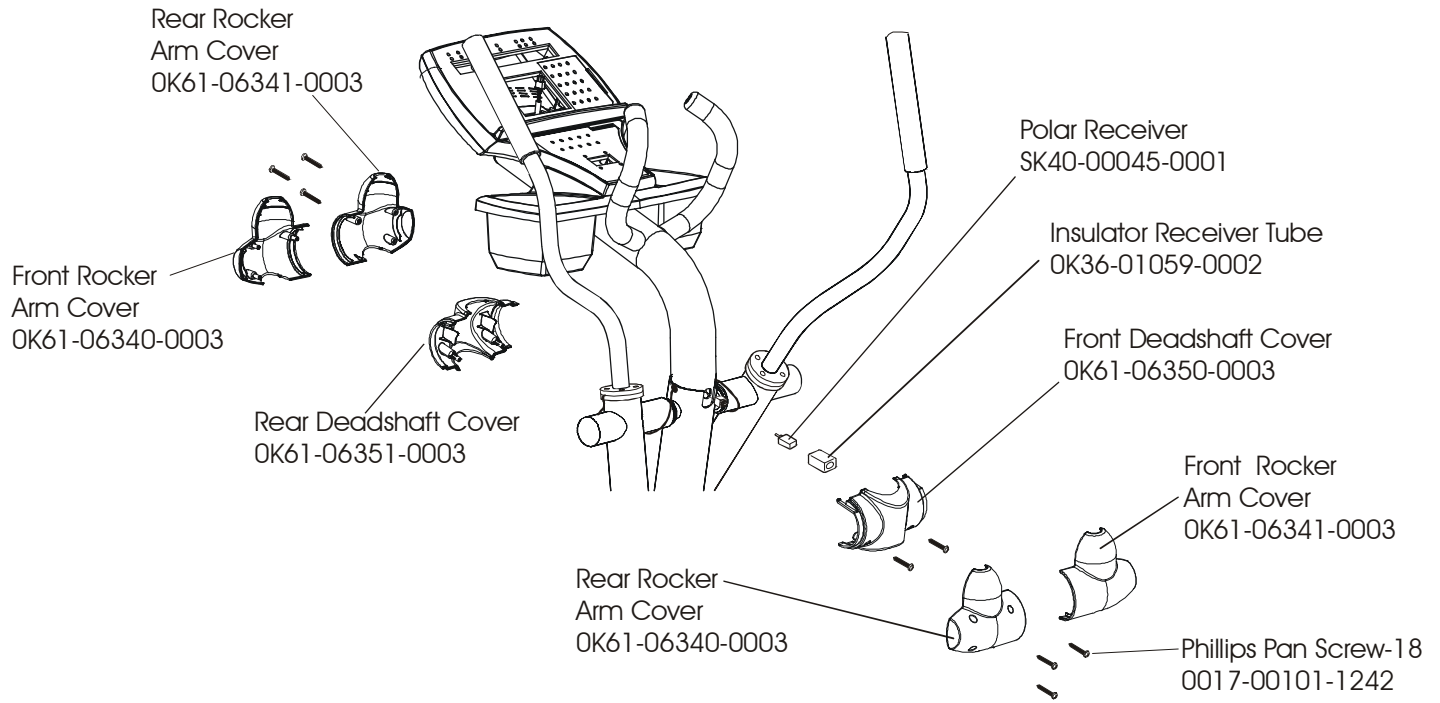

S/N XTG100000 and UP

Left Pedal Assembly AK61-00172-0002  
Right Pedal Assembly AK61-00172-0001

ROCKER ARM COVERS

S/N XTG10000 and UP

ROCKER ARM ASSEMBLY

S/N XTG100000 and UP

REAR DRIVE SHROUDS W/DECALS

S/N XTG100000 and UP